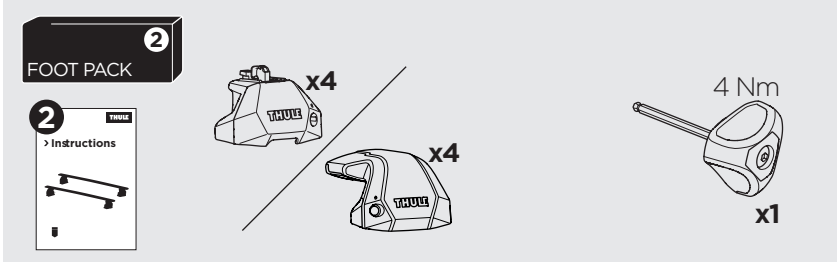

1

Kit 187063

TOYOTA Hi Ace, 5-dr Van, 96-06, 07-12

ISO 11154-E

This kit is only for vehicles with fixpoint mounting.

1